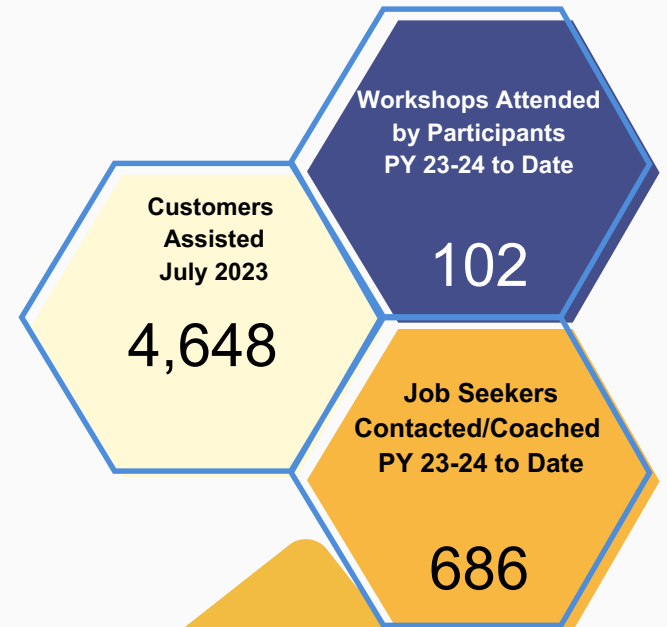

Riverside County Workforce Development DATA DASHBOARD

July 2023

Month of July 2023

July 2023 Unemployment Rates

Program Year to Date July 1, 2023 through July 31, 2023

Number of Visits, Emails, and Calls by AJCC

Vocational Trainings by Industry

Adults Enrolled by AJCC

Program Year to Date July 1, 2023 through July 31, 2023

New and repeat Businesses Engaged
by Supervisor District

Participants receiving On-the-Job Training
by AJCC