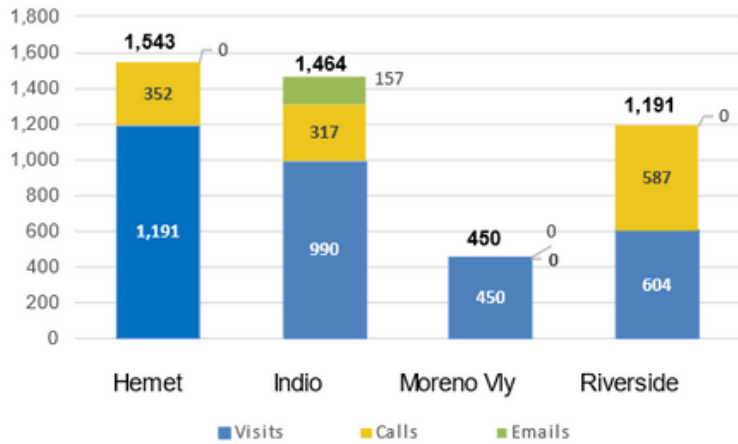

Riverside County Workforce Development DATA DASHBOARD

July 2023

Month of July 2023

July 2023 Unemployment Rates

Program Year to Date July 1, 2023 through July 31, 2023

Number of Visits, Emails, and Calls by AJCC