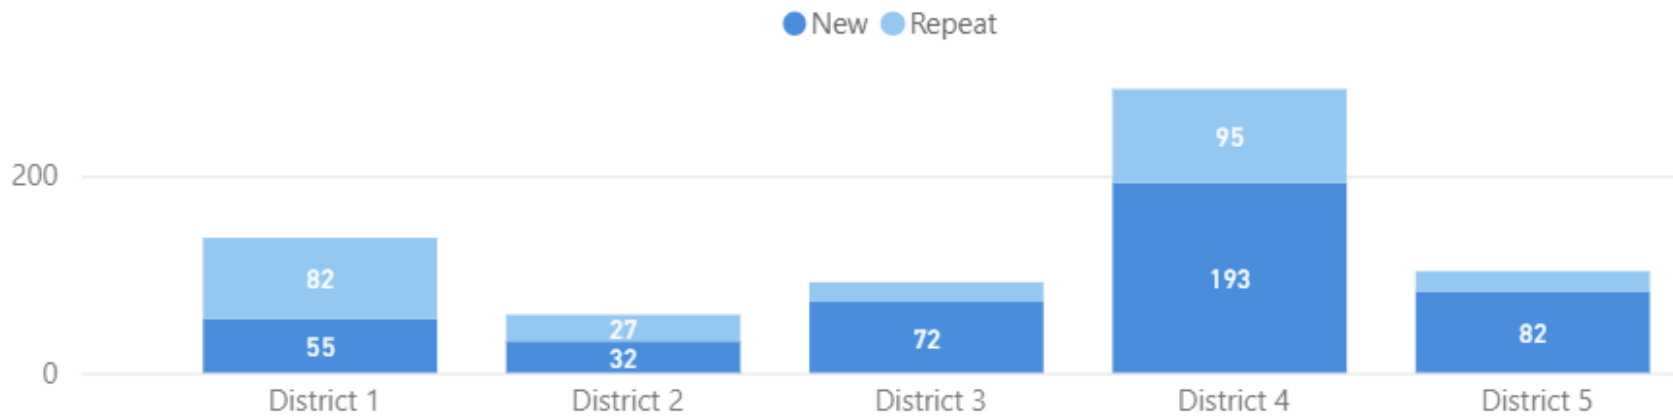

Vocational Trainings by Industry

Adults Enrolled by AJCC

Program Year to Date July 1, 2023 through July 31, 2023

New and repeat Businesses Engaged
by Supervisor District

Participants receiving On-the-Job Training
by AJCC

Youth Enrollments by Opportunity Center