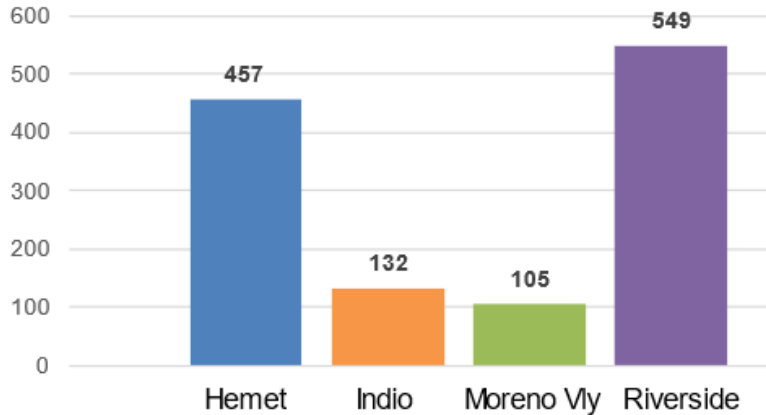

Adults Enrolled by AJCC