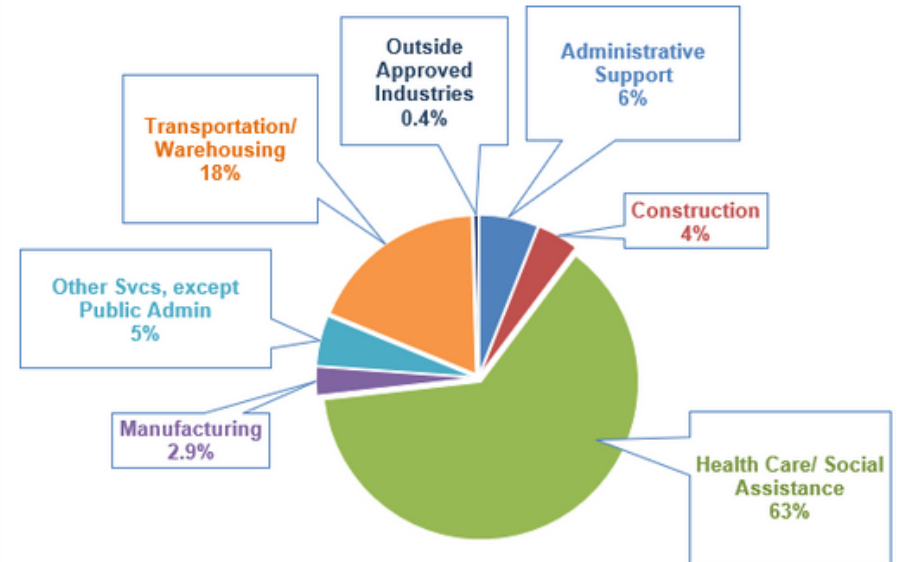

Riverside County Workforce Development DATA DASHBOARD

July 2023

Month of July 2023

July 2023 Unemployment Rates

Program Year to Date July 1, 2023 through July 31, 2023

Number of Visits, Emails, and Calls by AJCC

Vocational Trainings by Industry

Adults Enrolled by AJCC

Program Year to Date July 1, 2023 through July 31, 2023

New and repeat Businesses Engaged
by Supervisor District

Participants receiving On-the-Job Training
by AJCC