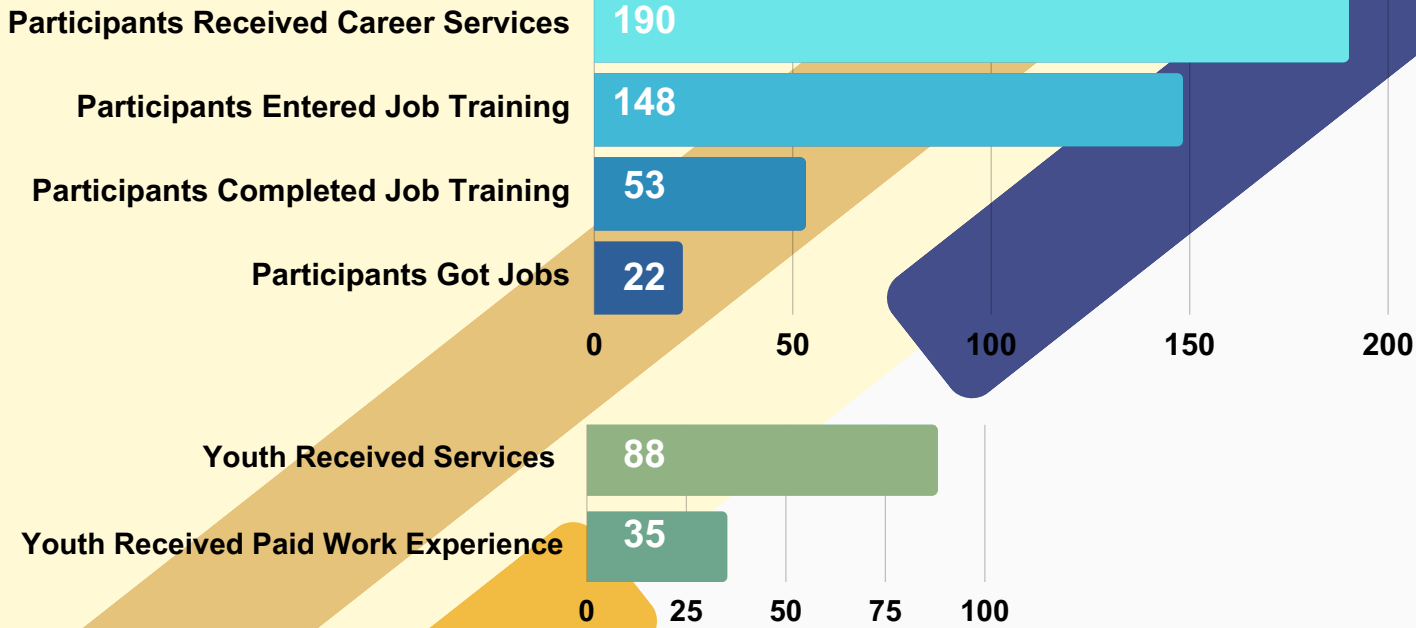

Riverside County Workforce Development DATA DASHBOARD

July 2023

Month of July 2023

July 2023 Unemployment Rates

Program Year to Date July 1, 2023 through July 31, 2023

Number of Visits, Emails, and Calls by AJCC

Vocational Trainings by Industry

Adults Enrolled by AJCC

Program Year to Date July 1, 2023 through July 31, 2023

New and repeat Businesses Engaged
by Supervisor District

Participants receiving On-the-Job Training
by AJCC