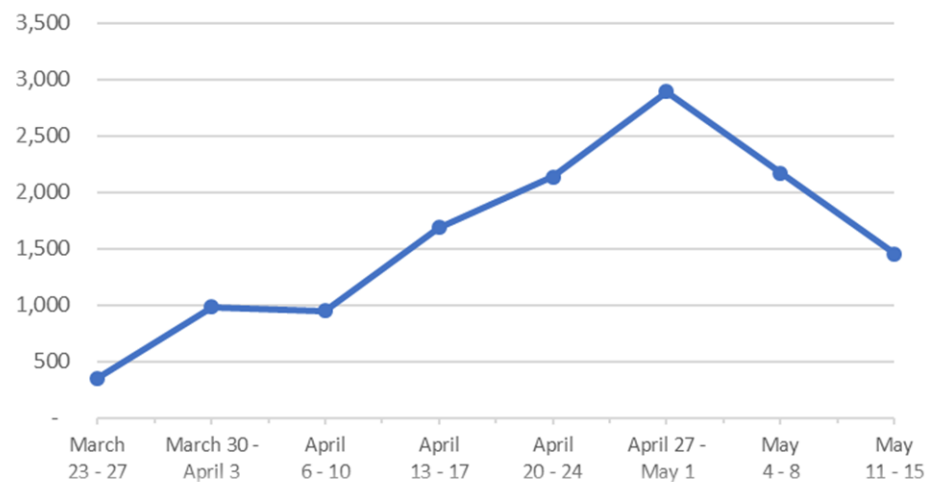

Riverside County Workforce Development DATA DASHBOARD

As of May 22, 2020

Source: EDD

Weekly Call & Email Inquiries

Note: Weekly call and email inquiries above represent unsolicited/unscheduled incoming inquiries from members of the public and businesses to Workforce Development staff.