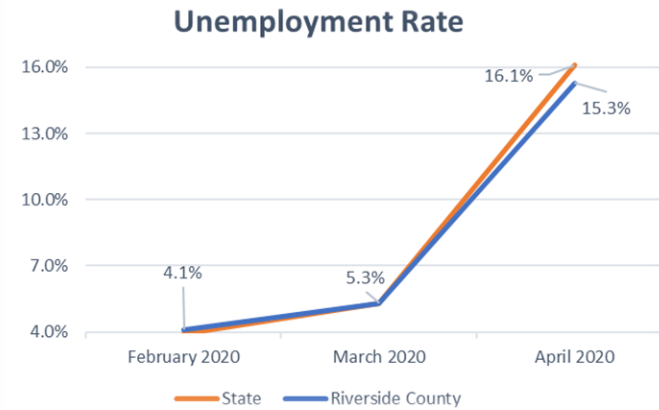

Riverside County Workforce Development DATA DASHBOARD

As of May 22, 2020

Source: EDD

Weekly Call & Email Inquiries

Note: Weekly call and email inquiries above represent unsolicited/unscheduled incoming inquiries from members of the public and businesses to Workforce Development staff.