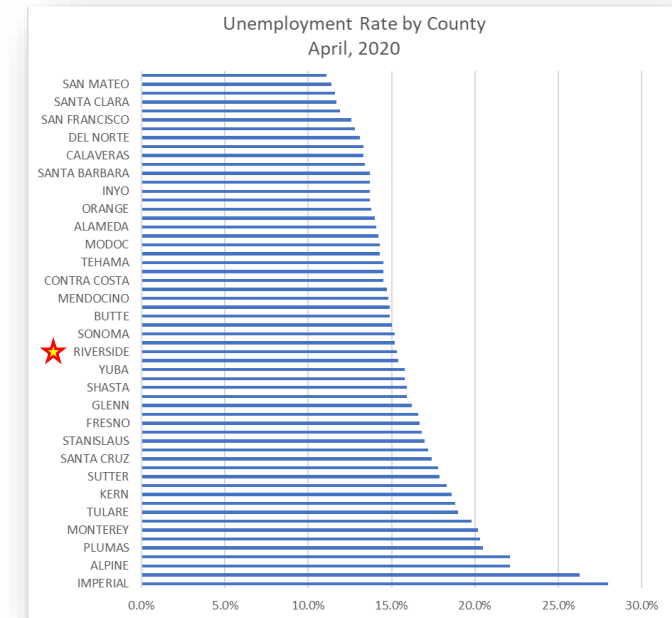

Riverside County Workforce Development DATA DASHBOARD

As of May 22, 2020

Source: EDD

Weekly Call & Email Inquiries

Note: Weekly call and email inquiries above represent unsolicited/unscheduled incoming inquiries from members of the public and businesses to Workforce Development staff.