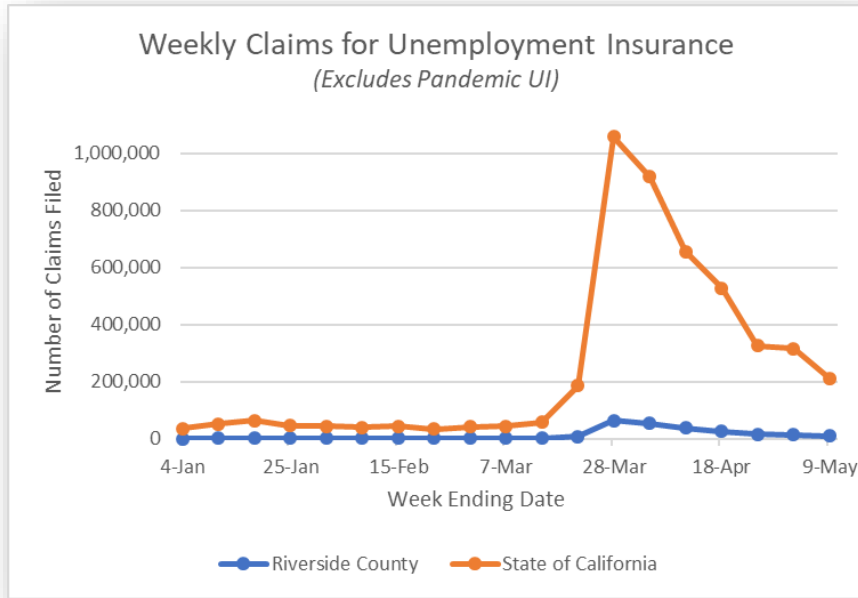

Riverside County Workforce Development DATA DASHBOARD

As of May 22, 2020

Source: EDD

Weekly Call & Email Inquiries

Note: Weekly call and email inquiries above represent unsolicited/unscheduled incoming inquiries from members of the public and businesses to Workforce Development staff.