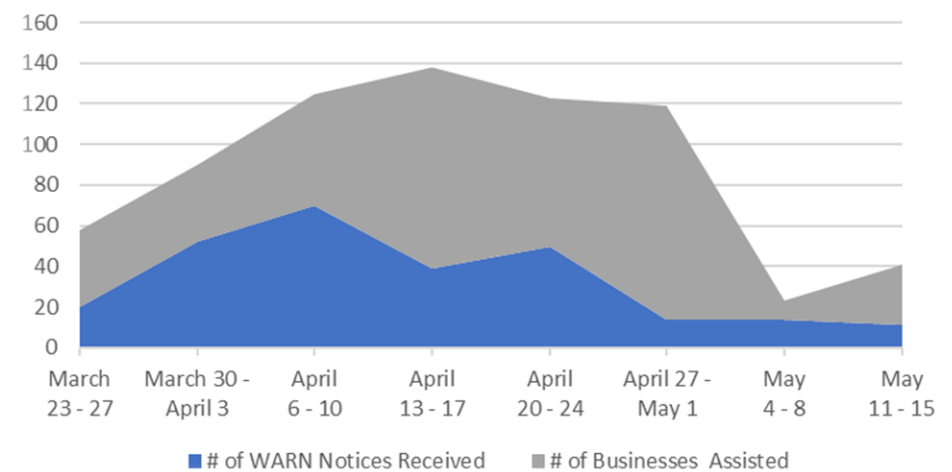

Weekly Business Services

Note: WARN Notices are provided by employers undergoing layoffs. Upon receiving a WARN letter, Workforce Development offers informational presentations to affected businesses.